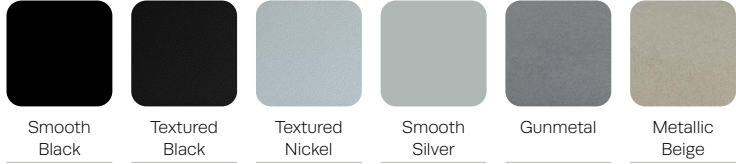

W 18 D 18 H 16

**LTF-1842-16-BH**

Free Standing Table

W 18 D 42 H 16

Legend

FEATURES –

- Fully welded design ensures long-term structural integrity
- All fasteners are tamper-resistant
- Wallsaver leg design protects walls from damage
- Nylon glides are non-removable and protect floors from damage

OPTIONS –

- Custom frame and arm cap finishes
- Choice of wood, polyurethane or solid surface arm caps
- Contrasting fabrics
- Bolt-to-floor brackets
- Added weight
- Moisture barrier

METAL FINISHES –

WOOD FINISHES –

POLYURETHANE ARM CAP FINISHES –

CORIAN® SOLID SURFACE FINISHES –

Stance  
 Behavioral Health