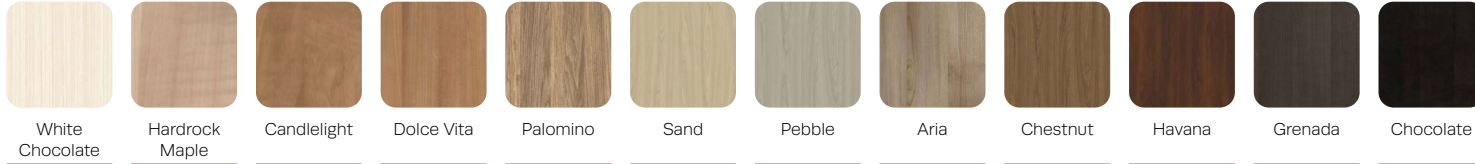

OPTIONS –

- Custom frame and arm cap finishes
- Choice of wood, polyurethane or solid surface arm caps
- Contrasting fabrics
- Bolt-to-floor brackets
- Added weight
- Moisture barrier

METAL FINISHES –

WOOD FINISHES –